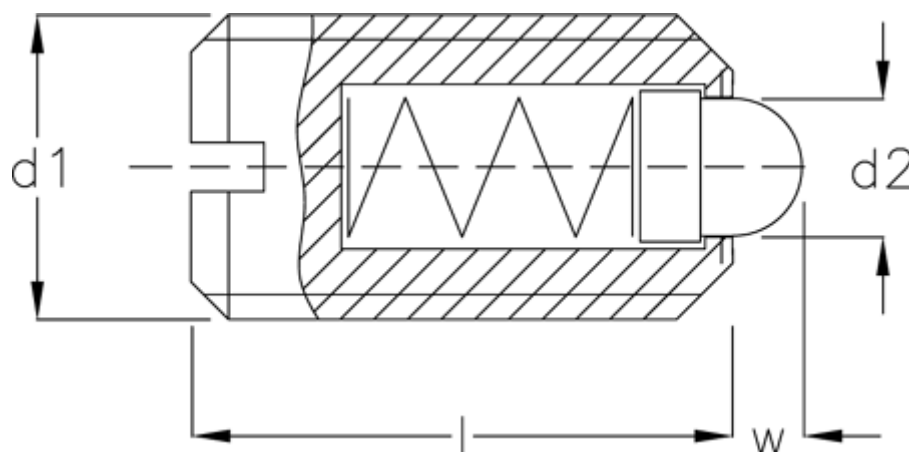

# Data Sheet

Article number: 20882512A

Description: E+G  
Spring plunger GN 615.1-M12-BSN

## Measures

d1	= M12
d2	= 6.0
Length l	= 22
Spring pressure N bottom	= 96.0
Spring pressure N top	= 38.0
W	= 3.5